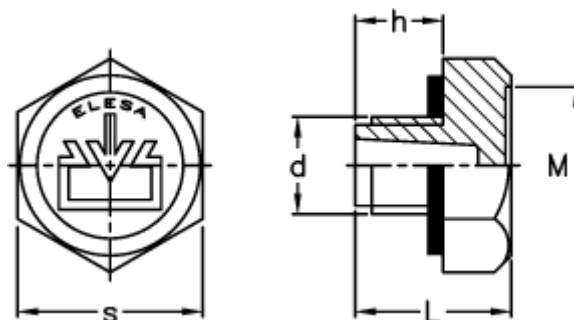

Data Sheet

Article number: 2311059980
Description: E+G Oil Plug
TSD.3/4, red

Measures

d	= G 3/4
h	= 12
L	= 20
M	= 25.0
s	= 32
Tightening torque N m = 10 to 12	